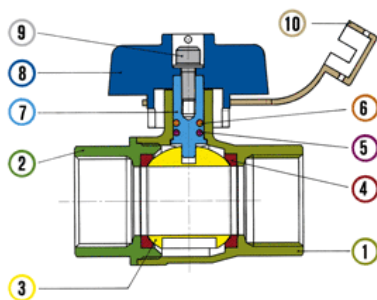

Technical data

A.rt. 5050

Materials

1	Body	Brass	Nickel-plated	CuZn40Pb2	UNI EN 12165
2	Body end	Brass	Nickel-plated	CuZn40Pb2	UNI EN 12165
3	Ball	Brass	Chrome-plated	CuZn40Pb2	CuZn40Pb2 UNI EN 12165
4	Seats	P.T.F.E.			ASTM D1457
5	O-Ring	FKM			ASTM D2000
6	O-Ring	NBR			ASTM D2000
7	Stem	Brass		CuZn39Pb3	UNI EN 12164
8	Butterfly handle	Brass		CuZn40Pb2	UNI EN 12165
9	Screw	Brass		CuZn39Pb3	UNI EN 12164
10	Cap	PVC			

Info_usage	General civil and industrial plant: water, heating and sanitary plants, waterworks, pneumatic, hydraulics, steam, irrigation, etc.
Info_junction	Riv 5050 - 5055 - 5060 - 5065: F=ISO 7/1Rp (parallel) M=ISO 7/1R (tapered) Riv 5040 - 5045: ISO 228/1
Info_limits	Riv 5050 - 5055 - 5060 - 5065: -20°+150° (without liquid) Riv 5040 - 5045: -20°+110 (without liquid)
Info_notes	The max.working pressure (PN) means at a room temperature of about 23°C.

RIV Rubinetterie Italiane Velatta S.p.A. - Via delle Acacie, 8 Zona Industriale D4 - 28075 Grignasco (NO) - Italy
Tel +39 0163 4151 Fax + 39 0163 411914 E-Mail riv-vg@riv-vg.com Web <http://www.riv-vg.com>

Capitale sociale € 516.000 i.v. - Reg. Imprese di Novara N° 00469610026 - R.E.A. di Novara N° 170397

Numero Meccanografico NO009263 - Codice Fiscale: 00469610026 - Partita IVA: IT 01399720034