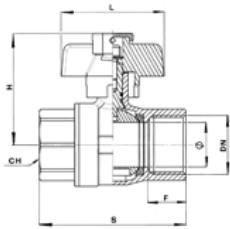

Ball valve F/F

full bore PN 40

tamperproof brass butterfly handle

## Tech drawings and tables

DN	Code	Ø	F	H	L	S	CH	KG	PN	P/box
1/2"	025050000004	15	17	51	53	59	25	0,25	64	10
3/4"	025050000005	20	18	58	58	69	31	0,39	40	10
1"	025050000007	25	22	63	58	83	38	0,60	40	10

Info_usage	General civil and industrial plant: water, heating and sanitary plants, waterworks, pneumatic, hydraulics, steam, irrigation, etc.
Info_junction	Riv 5050 - 5055 - 5060 - 5065: F=ISO 7/1Rp (parallel) M=ISO 7/1R (tapered) Riv 5040 - 5045: ISO 228/1
Info_limits	Riv 5050 - 5055 - 5060 - 5065: -20°+150° (without liquid) Riv 5040 - 5045: -20°+110 (without liquid)
Info_notes	The max.working pressure (PN) means at a room temperature of about 23°C.