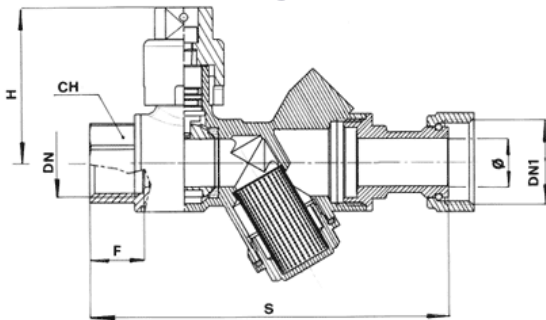

Water meter inlet ball valve F/F
with fitting for meter and sealing filter
full bore PN 40
brass sealing cap

Tech drawings and tables

DN	Code	Ø	F	H	S	CH	PN	P/box
1/2" x 3/4"	025114000187	15	17	48,5	111,5	25	40	5

RIV Rubinetterie Italiane Velatta S.p.A. - Via delle Acacie, 8 Zona Industriale D4 - 28075 Grignasco (NO) - Italy
Tel +39 0163 4151 Fax + 39 0163 411914 E-Mail riv-vg@riv-vg.com Web <http://www.riv-vg.com>

Capitale sociale € 516.000 i.v. - Reg. Imprese di Novara N° 00469610026 - R.E.A. di Novara N° 170397

Numero Meccanografico NO009263 - Codice Fiscale: 00469610026 - Partita IVA: IT 01399720034