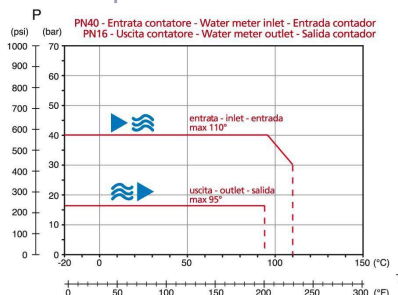

TemperaturePression

RIV Rubinetterie Italiane Velatta S.p.A. - Via delle Acacie, 8 Zona Industriale D4 - 28075 Grignasco (NO) - Italy
Tel +39 0163 4151 Fax + 39 0163 411914 E-Mail riv-vg@riv-vg.com Web <http://www.riv-vg.com>

Capitale sociale € 516.000 i.v. - Reg. Imprese di Novara N° 00469610026 - R.E.A. di Novara N° 170397

Numero Meccanografico NO009263 - Codice Fiscale: 00469610026 - Partita IVA: IT 01399720034