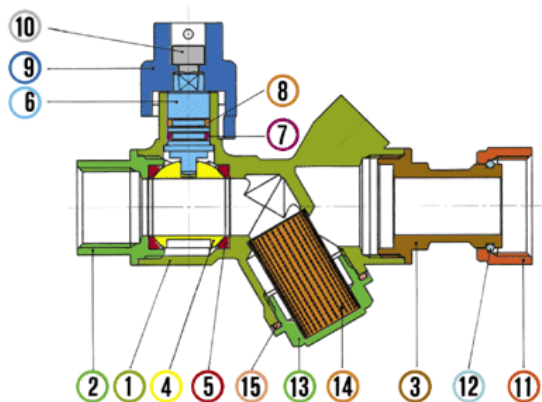

Technical data

Art. 5114

Materials

1	Body	Brass	CuZn40Pb2	UNI EN 12165
2	Body end	Brass	CuZn40Pb2	UNI EN 12165
3	Joint	Brass	CuZn40Pb2	UNI EN 12165
4	Ball	Brass	Chrome-plated CuZn40Pb2	UNI EN 12165
5	Seats	PTFE		ASTM D1457
6	Stem	Brass	CuZn39Pb3	UNI EN 12164
7	O-Ring	FKM		ASTM D2000
8	O-Ring	NBR		ASTM D2000
9	Sealing cap	Brass	CuZn40Pb2	UNI EN 12165
10	Screw	Steel	Zinc-plated	UNI EN 20898-1
11	Swivel nut	Brass	CuZn40Pb2	UNI EN 12165
12	Seeger	Stainless Steel	AISI 302	
13	Plug	Brass	CuZn40Pb2	UNI EN 12165
14	Filter	Stainless Steel	AISI 304	
15	O-Ring	NBR		ASTM D2000

Info_usage	General civil and industrial plant: water, heating and sanitary plants, waterworks, etc.
Info_usage	
Info_junction	
Info_junction	Female ISO 7/1Rp (parallel), screwed ring ISO 228/1
Info_limits	
Info_limits	-20°+110° (without liquid)
Info_notes	The max.working pressure (PN) means at a room temperature of about 23°C.
Info_notes