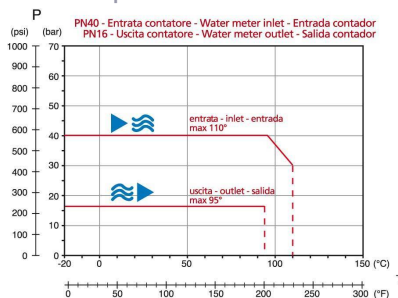

Info_usage

Info_usage

General civil and industrial plant: water, heating and sanitary plants, waterworks, etc.

Info_junction

Female ISO 7/1Rp (parallel), Male ISO 7/1R (tapered), screwed ring ISO 228/1

Info_junction

Info_limits

-20°+110° (without liquid)

Info_limits

Info_notes

Info_notes

The max.working pressure (PN) means at a room temperature of about 23°C.

LoadLossChart

TemperaturePressure