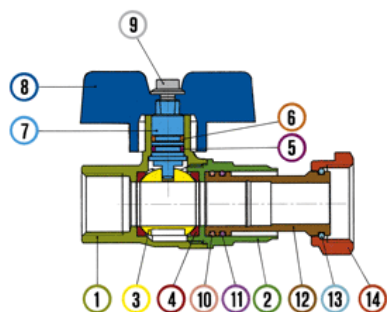

Technical data

Art. 5111