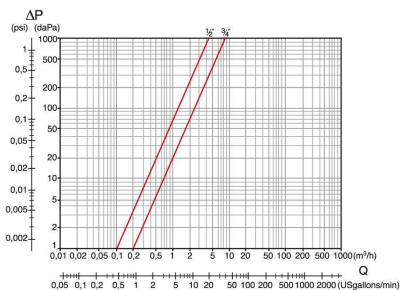

Info_limits

-20°+110° (without liquid)

Info_limits

Info_notes

Info_notes

The max.working pressure (PN) means at a room temperature of about 23°C.

LoadLossChart

TemperaturePressure