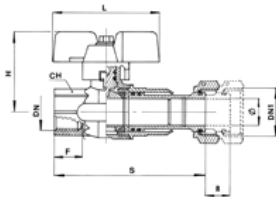

Water meter inlet ball valve F/F

with telescopic fitting for meter

full bore PN 40

aluminium sealing butterfly handle

Tech drawings and tables

DN	Code	Ø	F	H	L	S	CH	KG	PN	R	P/box
1/2"x3/4"	025111000187	15	17	45	60	86	25	0,293	40	14	10
3/4"x1"	025111000230	20	17	52,5	73	97,5	31		40	14	10